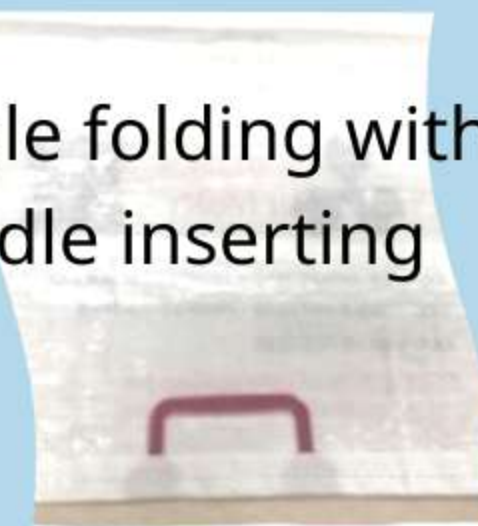

**GOLDEN
JASON**

Fully Automatic Woven Bag Conversion Line

Model: GOLDEN-7/HIT

BEST CHOICE

Single folding with
Handle inserting

Bottom wrapping &
Easy open with
Handle inserting

www.goldenjason.com.tw